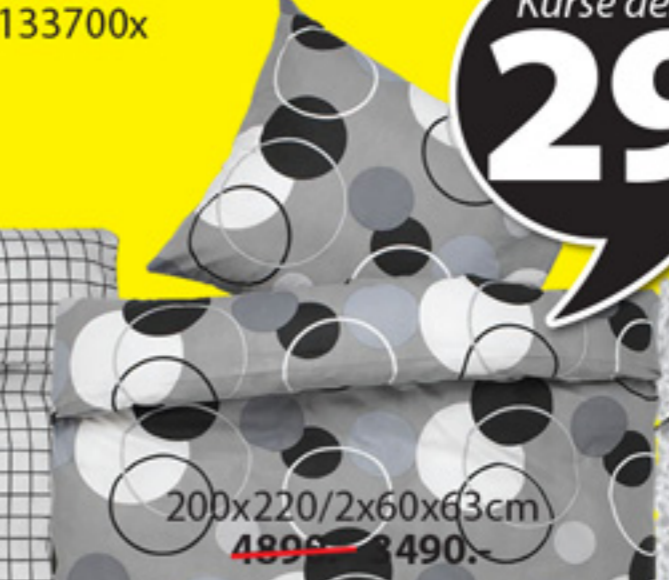

KËLLËF FREYDIS

140x200/60x63cm
~~2790.-~~
133700x

Kurse deri **29%**